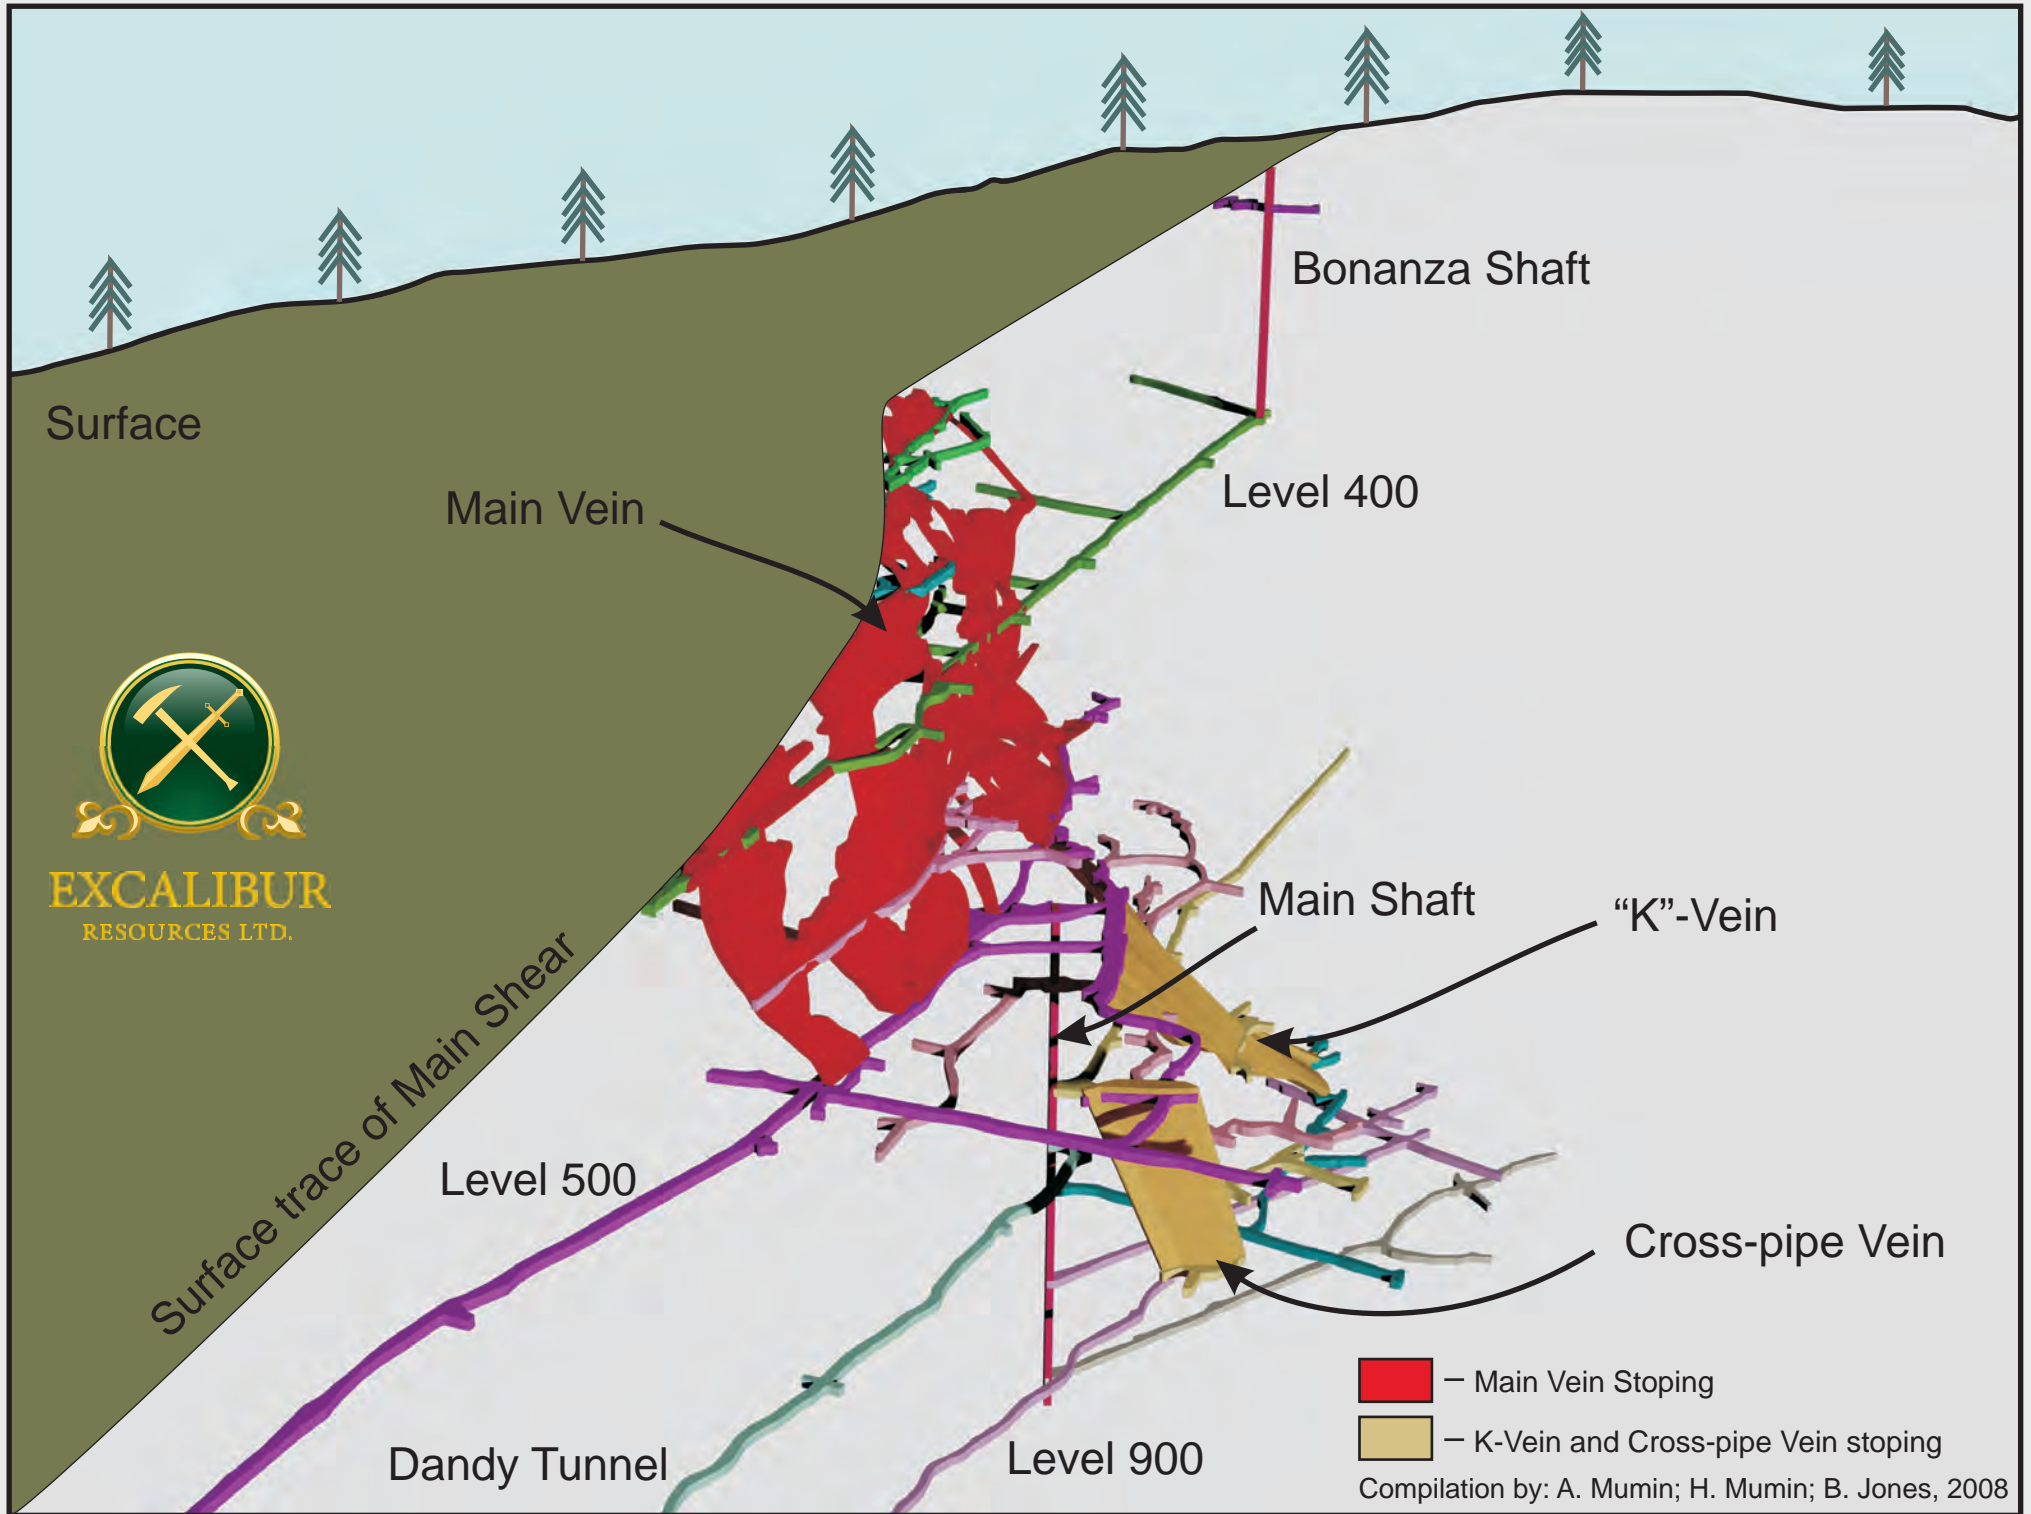

# Silver King Mine Workings

# Isometric View Looking North-East

— Main Vein Stopping  
— K-Vein and Cross-pipe Vein stopping  
Compilation by: A. Mumin; H. Mumin; B. Jones, 2008